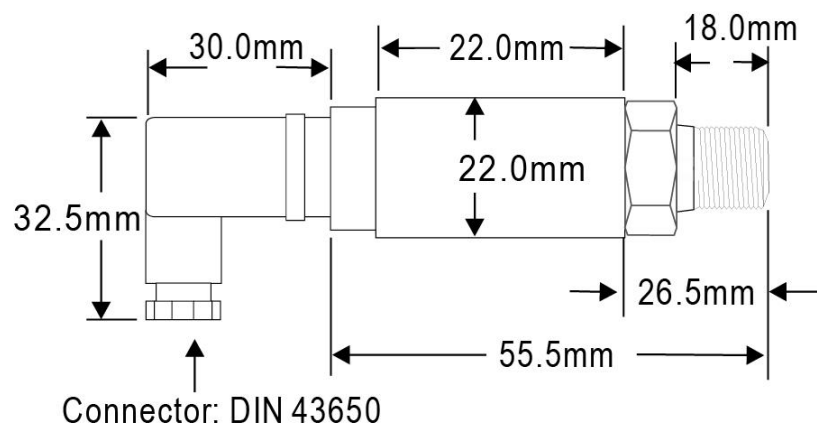

**ECONOMIC TYPE VACUUM / PRESSURE SENSOR****Features**

1. Accuracy:  $\pm 0.5\%$  F.S.
2. Measuring range: 10, 100, 250 bar....
3. Measuring absolute or gauge pressure
4. Standard and custom options available for OEM design
5. Robust package, all laser-welded stainless steel design
6. Proof pressure range: 3 x Full Scale
7. Compact size and excellent price
8. Power supply: DC 8~30V; Output: 4~20 mADC

# Standard Specification

Accuracy	+/- 0.5% F.S.
Thermal Error	<0.5% F.S.
Total Error	<0.5% F.S.
Stability	<0.25% F.S. / Year
Zero Pressure Offset	4 mADC
Full Scale Output	20 mADC
Proof Pressure	3 x F.S.
Burst Pressure	Absolute Pressure: 10 x F.S. or 15000 psi Gauge Pressure: 5 x F.S.
Pressure Cycles	8Hz
Response Time	<1 msec
Vibration	10~2050Hz, 20 sinusoidal, 3 axes
Thermal Shock	-40~105 C, 0.5hr soaks at Temp.
Temperature Coefficient	100ppm / C (0~60 C)
Operating Temperature	-40~105 C
Operating Humidity	<95% RH (non-condensing)
Storage Temperature	-40~105 C
Storage Humidity	<95% RH (non-condensing)
Power Supply	DC 18~30V (2 wire loop)
EMC Compatibility	80 MHz ~ 1 GHz
Wetted material	304L & 316L stainless steel
Pressure Connection	1/4" PT
Electrical Connection	DIN 43650

# External Dimension

## Order information

MDC51- 100 - N - A

A
B
C

(A) Input Range		(B) Connection	(C) Analog Output
N01 : -1~0 bar	016 : 0~16 bar	N : 1/4"PT	A : 4~20mA
001 : 0~1 bar	025 : 0~25 bar	O : Option	O : Option
006 : 0~6 bar	100 : 0~100 bar		
010 : 0~10 bar	250 : 0~250 bar		