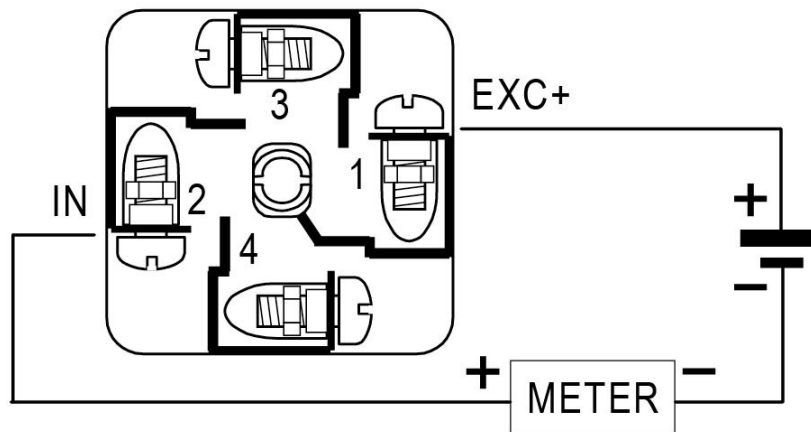

Diagram

Order information

MDC51- 100 - N - A

A
B
C

(A) Input Range		(B) Connection	(C) Analog Output
N01 : -1~0 bar	016 : 0~16 bar	N : 1/4"PT	A : 4~20mA
001 : 0~1 bar	025 : 0~25 bar	O : Option	O : Option
006 : 0~6 bar	100 : 0~100 bar		
010 : 0~10 bar	250 : 0~250 bar